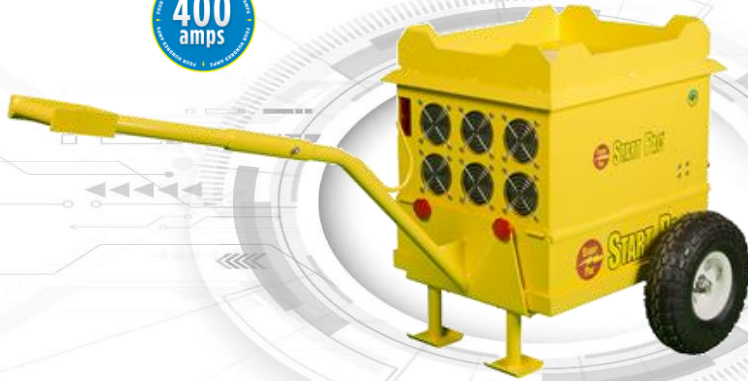

**400  
amps**

**24V**

**DESCRIPTION**

**BATTERIES**

3324QC/400A - 24V Lead-acid Quick Change replacement battery box set (x2)

**CONNECTORS**

3324QC/400A Black Heavy Duty rubberized 3 Pin aircraft connector

3324QC/400A CMC connector

**POWER CABLES & CORDS**

3324QC/400A Heavy Duty Aircraft Cable 10'/3m long

**CUSTOM CABLE**

Customized Aircraft Cable available

3324QC/400A Heavy Duty Extension Cord 50'/15m long

3324QC/400A Heavy Duty Extension Cord 100'/30m long

**CUSTOM CORD**

Customized Extension Cord available

**POWER SUPPLY HARDWARE**

3324QC/400A Power supply 100A/24V