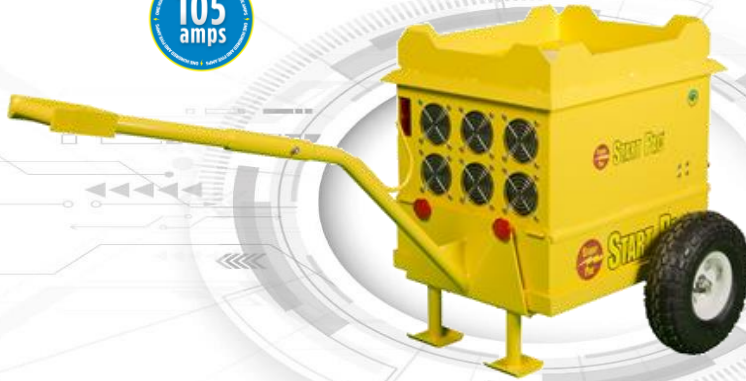

**105
amps**

26v

DESCRIPTION

BATTERIES

3326QC/105A - 26V Lead-acid Quick Change replacement battery box set (x2)

CONNECTORS

3326QC/105A Red 3 Pin aircraft connector

3326QC/105A CMC connector

POWER CABLES & CORDS

3326QC/105A Heavy Duty Aircraft Cable 7'/2.1m long

3326QC/105A Heavy Duty Aircraft Cable 10'/3m long

CUSTOM CABLE

Customized Aircraft Cable available

3326QC/105A Aircraft grade Extension Cord, 50'/15m long

3326QC/105A Aircraft grade Extension Cord, 100'/30m long

CUSTOM CORD

Customized Extension Cord available

POWER SUPPLY HARDWARE

3326QC/105A Power supply 50A/24V

DESCRIPTION	
CHARGERS	
	3326QC/105A - 26V charger
	3326QC/105A - 26V charger set (2 chargers)
MISCELLANEOUS ELECTRICALS	
	3326QC/105A - 30A Circuit Breaker Switch
	3326QC/105A Round Voltmeter
	3326QC/105A Cooling Fan (110V or 220V depending upon the voltage of the unit)
QC TROLLEY	
	3326QC/105A Yellow Trolley with hook
WHEELS	
	3326QC/105A Solid/flat free Rear Wheel for Trolley
ALL-WEATHER COVER	
	3326QC/105A All Weather Cover
MISCELLANEOUS MECHANICALS	
	3326QC/105A Lid for 3300QC units
	3326QC/105A Aluminum Case for 3300QC units
	Upper Handle for y3326QC/105A ellow trolley
	Middle Handle with foot for 3326QC/105A yellow trolley
CUSTOM COLORS	
	Available upon request Please contact us for specific requirement