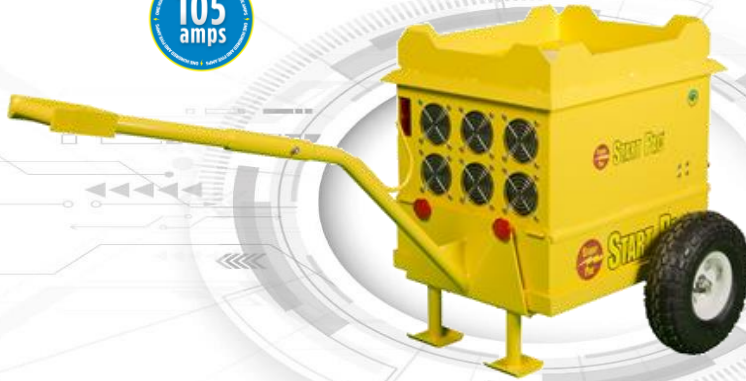

**105
amps**

28V

DESCRIPTION

BATTERIES

3328QC/105A - 28V Lead-acid Quick Change replacement battery box set (x2)

CONNECTORS

3328QC/105A Red 3 Pin aircraft connector

3328QC/105A CMC connector

POWER CABLES & CORDS

3328QC/105A Heavy Duty Aircraft Cable 7'/2.1m long

3328QC/105A Heavy Duty Aircraft Cable 10'/3m long

CUSTOM CABLE

Customized Aircraft Cable available

3328QC/105A Aircraft grade Extension Cord, 50'/15m long

3328QC/105A Aircraft grade Extension Cord, 100'/30m long

CUSTOM CORD

Customized Extension Cord available

POWER SUPPLY HARDWARE

3328QC/105A Power supply 50A/24V

DESCRIPTION	
CHARGERS	
	3328QC/105A - 28V charger
	3328QC/105A - 28V charger set (2 chargers)
MISCELLANEOUS ELECTRICALS	
	3328QC/105A - 30A Circuit Breaker Switch
	3328QC/105A Round Voltmeter
	3328QC/105A Cooling Fan (110V or 220V depending upon the voltage of the unit)
QC TROLLEY	
	3328QC/105A Yellow Trolley with hook
WHEELS	
	3328QC/105A Solid/flat free Rear Wheel for Trolley
ALL-WEATHER COVER	
	3328QC/105A All Weather Cover
MISCELLANEOUS MECHANICALS	
	3328QC/105A Lid for 3300QC units
	3328QC/105A Aluminum Case for 3300QC units
	Upper Handle for 3328QC/105A yellow trolley
	Middle Handle with foot for 3328QC/105A yellow trolley
CUSTOM COLORS	
	Available upon request Please contact us for specific requirement