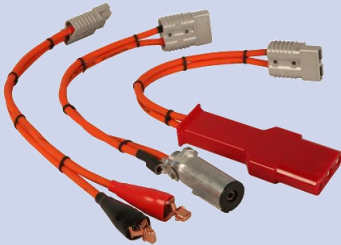

DESCRIPTION

CONNECTORS

53025-24/28V Red 3 Pin aircraft connector

53025-24/28V Piper Plug

POWER CABLES & CORDS

53025-24/28V Multi Plug Adaptor cable kit
 - 1 cable to fix to the power supply : 78"/2m, CMC connector
 - 1 adaptor cable 15"/38cm, with Piper plug, CMC connector
 - 1 adaptor cable 15"/38cm, with red 3 pin connector, CMC connector
 - 1 apaptor cable 15"/38cm, with aligator clamps, CMC connector

53025-24/28V AC Charging Cord, 5' to 6'/1.5 to 1.8m long, with US plug (or Euro on request)

POWER SUPPLIES HARDWARE

53025-24/28V Power supply 25A/24V

CUSTOM COLORS

Available upon request
 Please contact us for specific requirement